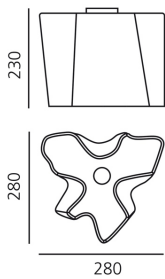

Logico Mini ceiling

Gerhard Reichert, Michele De Lucchi

IP20     Dimmerable: 

LUMINAIRE

- Watt: **77W**
- Voltage: **220V-240V**
- Delivered lumens output: **1083lm**
- CCT: **2900K**
- Efficiency: **92%**
- Efficacy: **15.48lm/W**
- CRI: **100**

Notes

Its modular shape lends itself to the creation and realisation of customized compositions, supplied as special project.

PRODUCT CODE: 0692020A

FEATURES

- Article Code: **0692020A**
- Colour: **White**
- Installation: **Ceiling**
- Material: **Blown glass, aluminium**
- Series: **Design Collection**
- Environment: **Indoor**
- Area contract: **Hospitality, Office**
- Emission: **Diffused And Direct**
- design by: **Gerhard Reichert, Michele De Lucchi**

DIMENSIONS

- Length: **cm 28**
- Width: **cm 28**
- Height: **cm 23**

NOT INCLUDED SOURCES

- Category: **HALO**
- Number: **1**
- Lbs: **A60**
- Watt: **77W**
- Socket: **E27**
- Color Rendering: **1a**
- Color temperature (K): **2900K**
- Duration (h): **1000h**